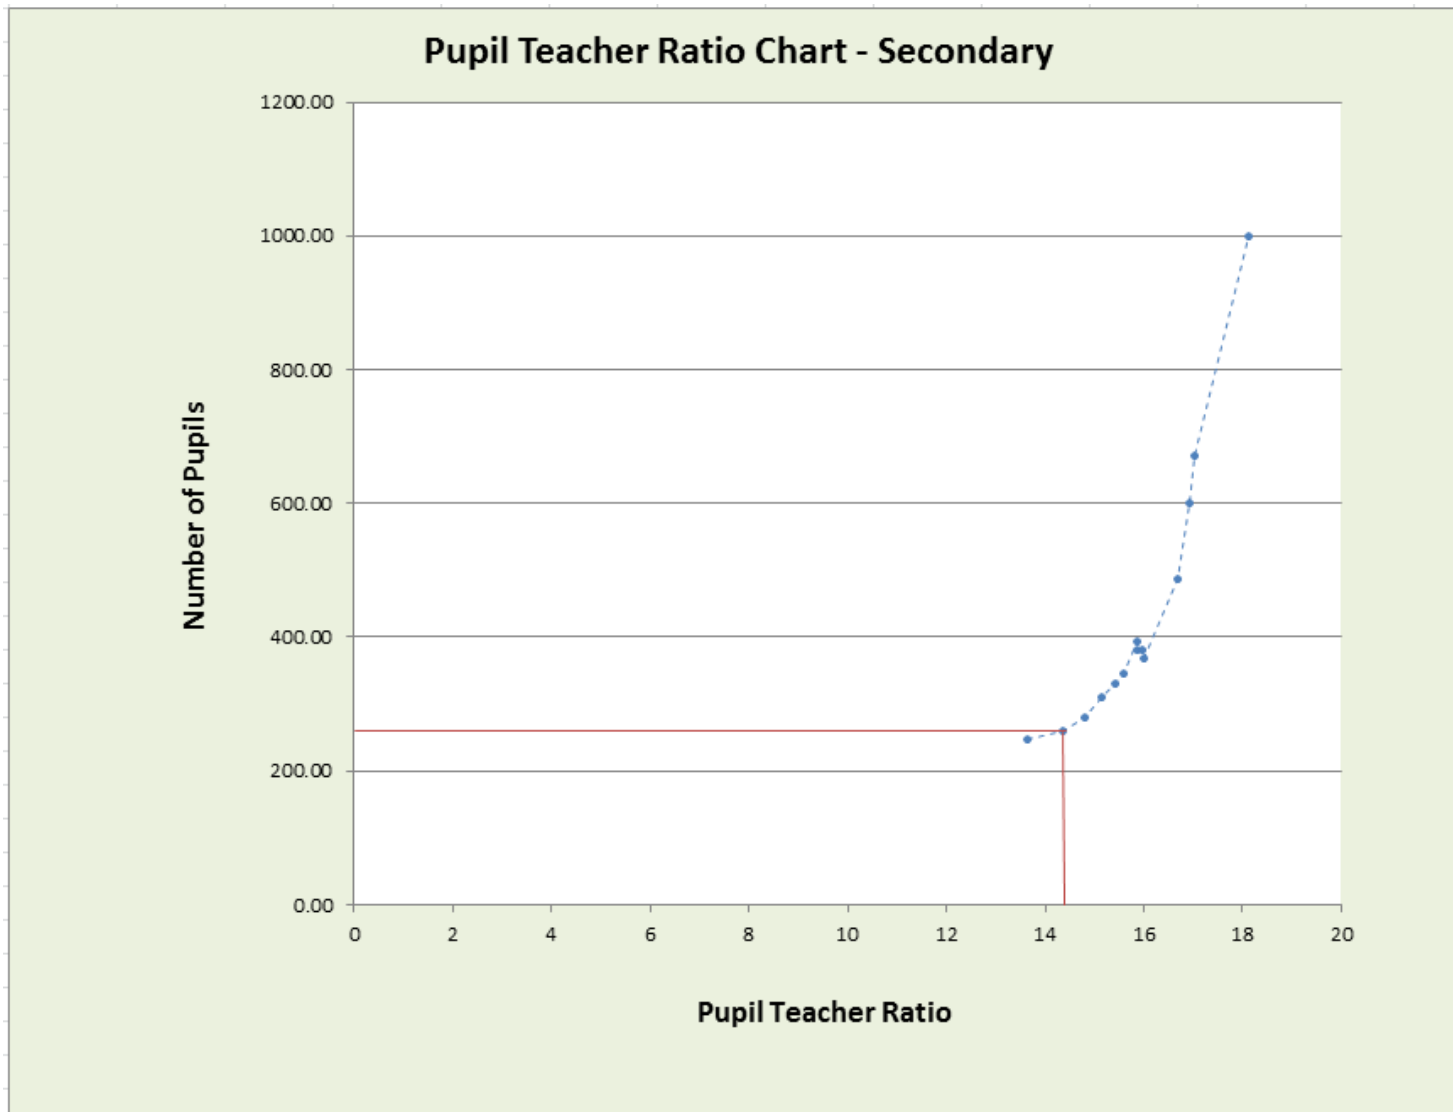

1. Pupil Teacher Ratio range between 7.94:1 and 26.27:1
2. The schools receiving additional funding for minimum staffing protection can be seen within the red rectangle.

1. Pupil Teacher Ratio range between 13.65:1 and 18.12:1
2. The schools receiving additional funding for minimum staffing protection can be seen within the red rectangle.